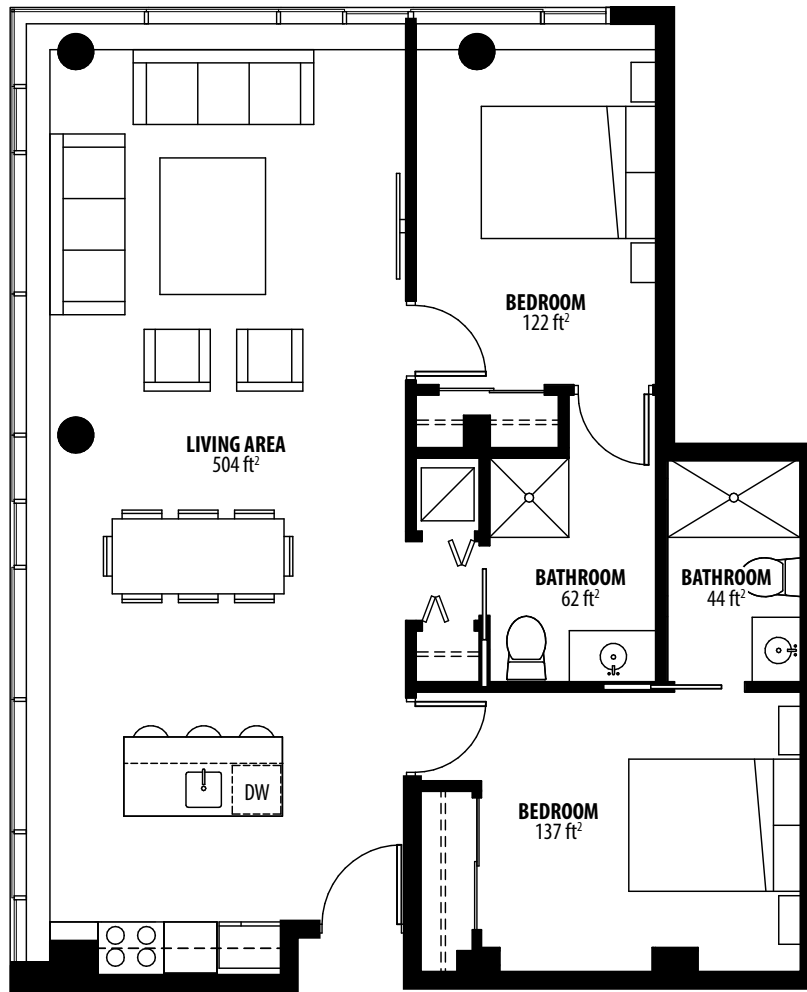

Birmingham 1488

UNIT 304
2 Bedroom, 2 Bath
Total: 960 ft²

 **WESTWOOD**
Your City. Your Way.