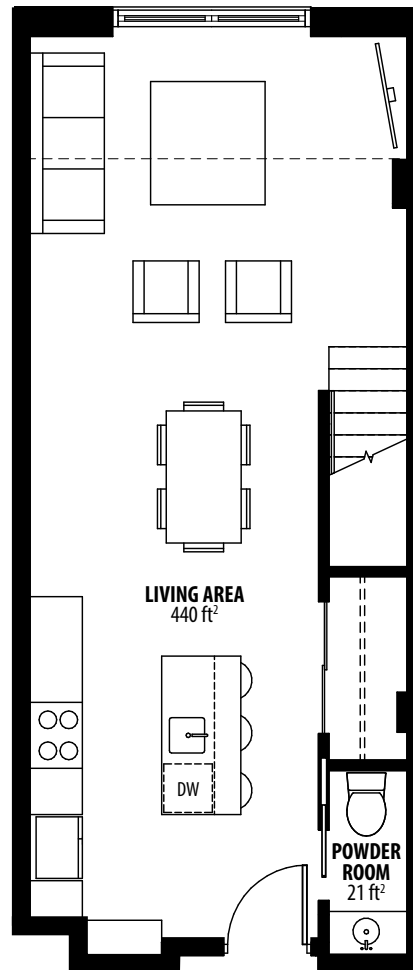

Birmingham 14⁸

UNIT PH602 | PH603
1 Bedroom, 1½ Bath
Total: 920 ft²

UPPER FLOOR
Level 7

MAIN FLOOR
Level 6