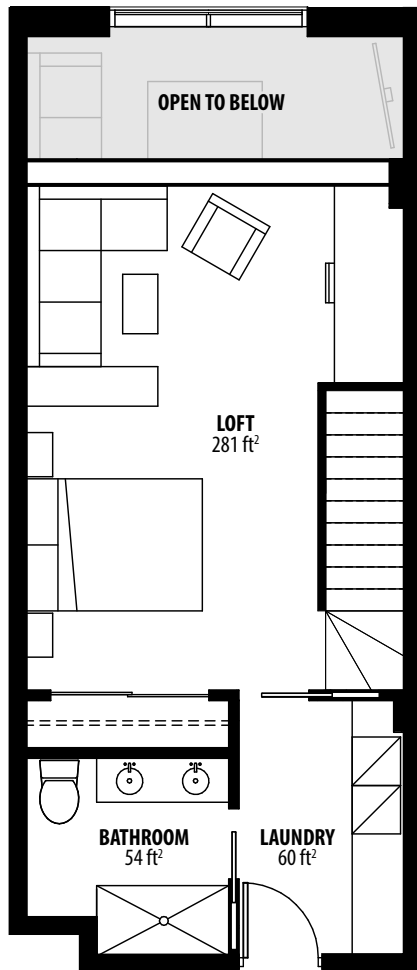

Birmingham 14⁸

UNIT PH602 | PH603
1 Bedroom, 1½ Bath
Total: 920 ft²

UPPER FLOOR
Level 7

MAIN FLOOR
Level 6