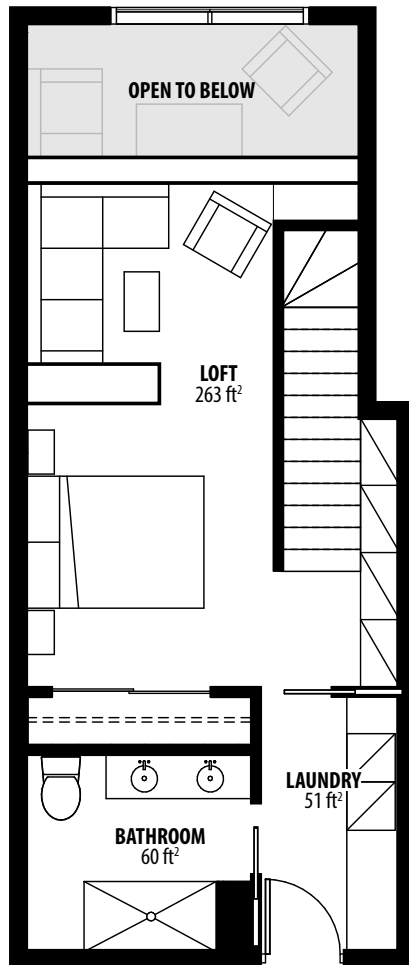

Birmingham 1488

UNIT PH601
1 Bedroom, 1½ Bath
Total: 1000 ft²

UPPER FLOOR
Level 7

MAIN FLOOR
Level 6