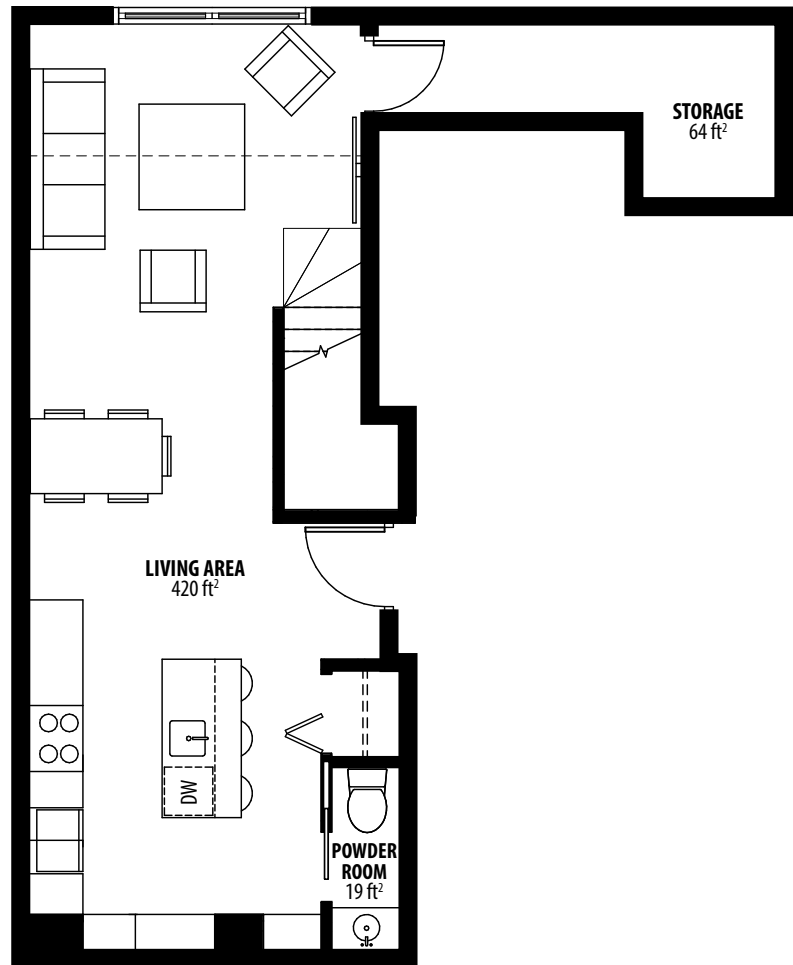

Birmingham 1488

UNIT PH601
1 Bedroom, 1½ Bath
Total: 1000 ft²

UPPER FLOOR
Level 7

MAIN FLOOR
Level 6